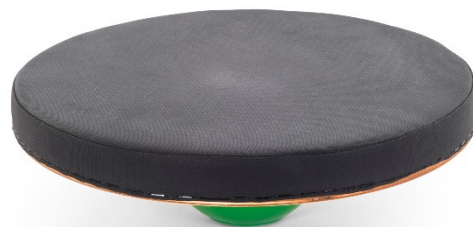

Proprioceptive footboard combining the instability of the foam rubber padding with the characteristics of an inflatable semi-sphere. It is especially useful while recovering from an injury and for exercises for people who suffer from different types of gait difficulties.

Items for joint strengthening suitable for those who perform activities in which joints are especially stressed.

TECHNICAL SPECIFICATIONS

| Product code | 133110 |
|----------------------|---------|
| Dimensions | Ø 37 cm |
| Height | 14 cm |
| Recommended max load | 120 kg |