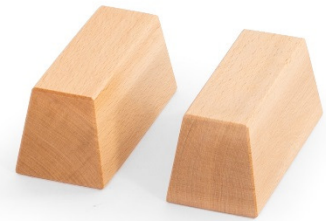

Pair of "Baumann" supports, made of clear varnished hardwood.

Pair of "Baumann" blocks, made of clear varnished hardwood.

## MODELS AND TECHNICAL SPECIFICATIONS

Models	Dimensions	Code
Pair of medium supports	168 x 92 x 65 mm	146081
Pair of smal supports	150 x 88 x 65 mm	146082
Pair of blocks	140 x 65 x 65 mm	146083